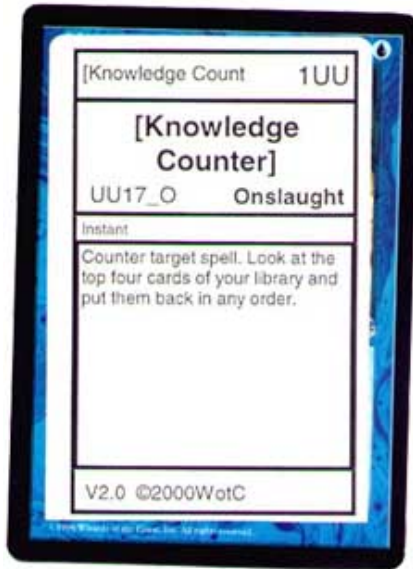

Black, green, and white cards got the lion's share of the spotlight when *Torment* and *Judgment* were released, so this Arcana will look at some cards from the other two colors. Below are four blue and red cards from *Onslaught* as they appeared early in development. Can you figure out what they eventually became? Click on each card to see if you're right.